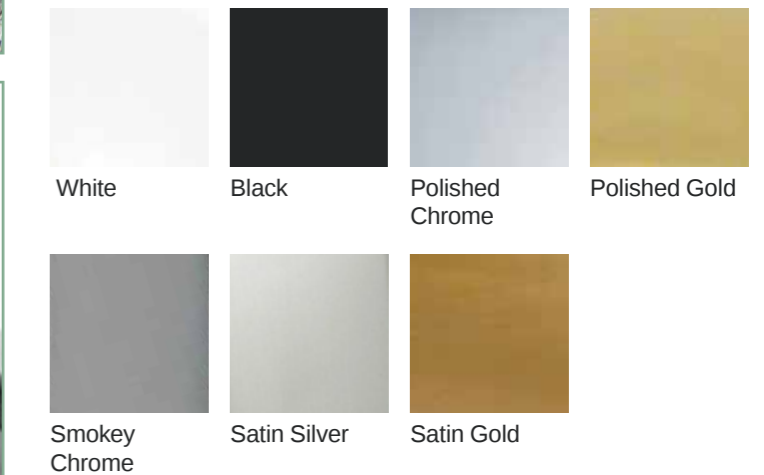

Available in 7 high quality finishes: