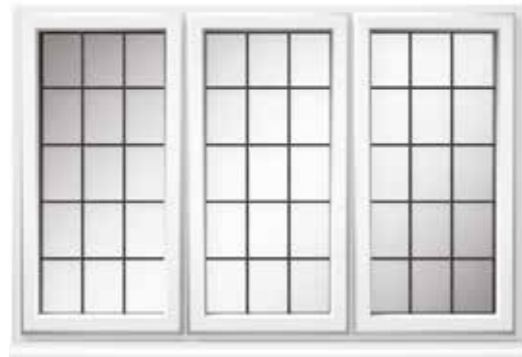

Square Leaded

Diamond Leaded

Internal Georgian Bars

External Georgian Bars

Sightlines

Good window design extends to the symmetry of window sightlines. Equal sightlines add balance and harmony - creating the perfect stylish finish.