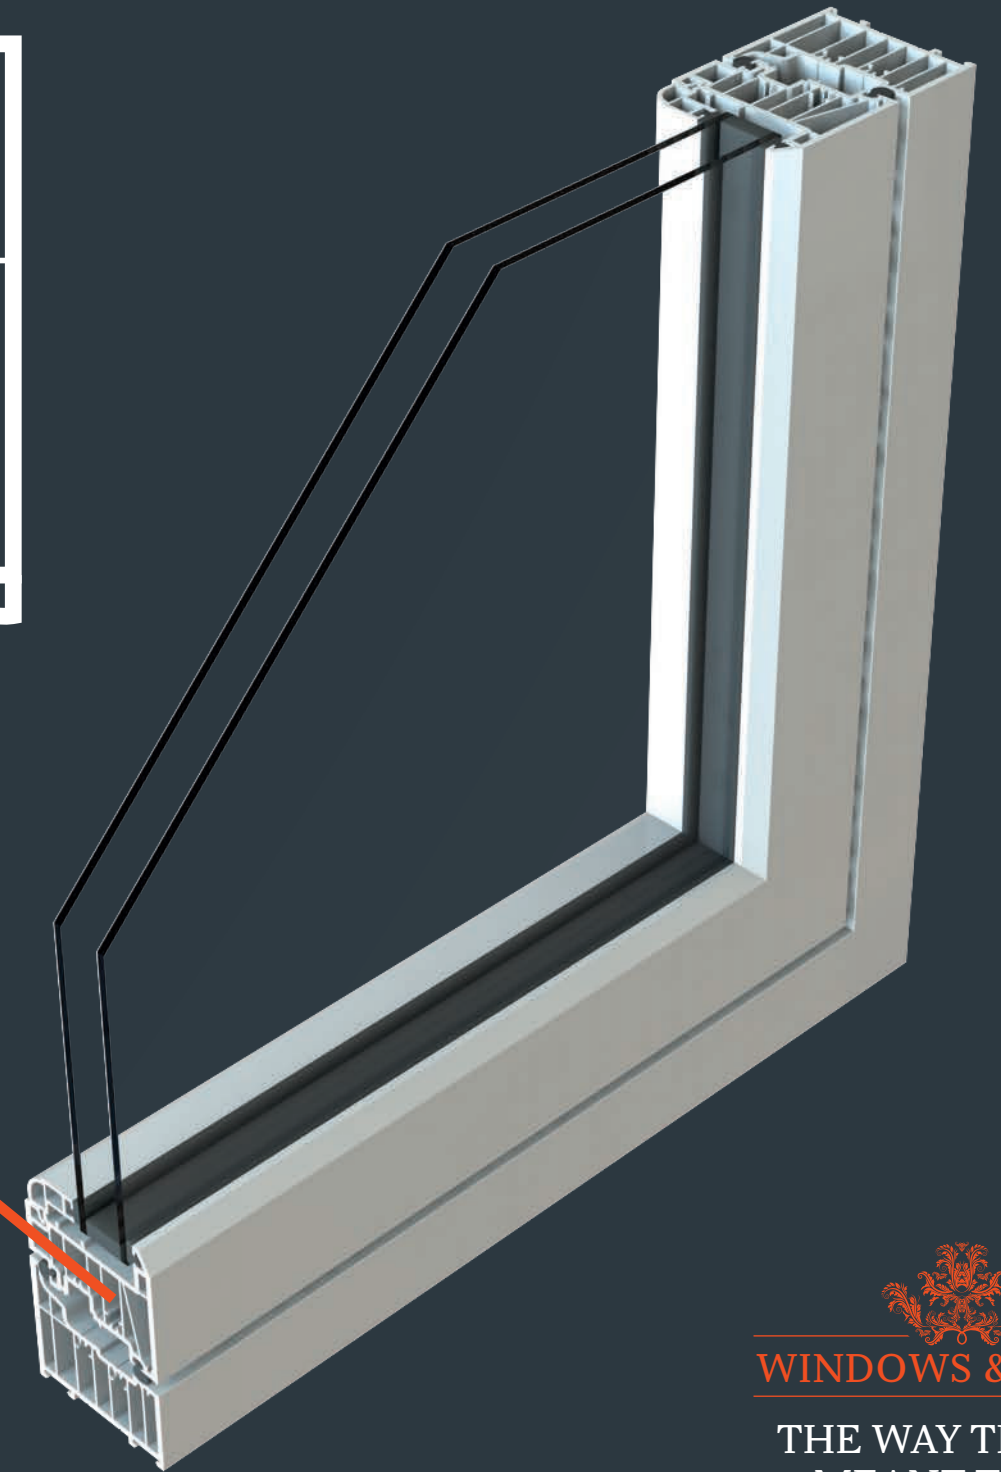

## RESIDENCE 7

R7 is here to inspire you on your journey to create your dream home.

Elegantly flush sash exterior and interior gives the R7 its chic modern appearance and versatility to be used for both contemporary new builds and traditional British homes alike. All glass sight-lines are perfectly equal providing symmetry for a timeless kerbside appeal. Choose from one of our five glazing beads to fully personalise your choice, continue the flush contemporary appearance with the Square or soften the look with the Decorative.

## Lock & Hinge Retention

Residence 7 boasts superior design details and screw retention reinforcements, locks and hinges are secured firmly into position. Residence 7 is also specifically designed to accommodate the additional weight of triple glazed units, allowing heavy duty hinges to fit and operate perfectly.

## 7 Chamber Design

Residence 7 has been engineered to meet current and anticipated future standards. Other window frames typically offer 3 or 5 chambers and are usually 70mm wide, R7 has 7 chambers and is 75mm wide, resulting in superior thermal, acoustic, strength and security performances.

## Energy Efficient Glazing

Residence 7 is designed to accommodate 'energy efficient glazing' this term is used to describe double glazing or triple glazing used in modern windows. Residence 7 has options for 28mm double glazing or 44mm triple glazing. The glazing bead is always on the inside which contributes to a higher security performance.