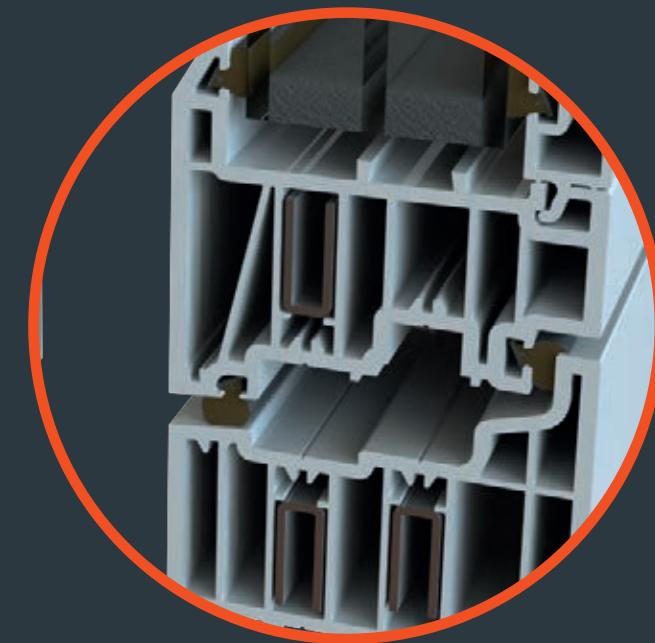

7 Chamber Design

Residence 7 has been engineered to meet current and anticipated future standards. Other window frames typically offer 3 or 5 chambers and are usually 70mm wide, R7 has 7 chambers and is 75mm wide, resulting in superior thermal, acoustic, strength and security performances.

Energy Efficient Glazing

Residence 7 is designed to accommodate 'energy efficient glazing' this term is used to describe double glazing or triple glazing used in modern windows. Residence 7 has options for 28mm double glazing or 44mm triple glazing. The glazing bead is always on the inside which contributes to a higher security performance.

Greener Than You Realise

PVCu is greener than you realise. It's an insulating material, keeping you cosy in the winter and cool in the summer, contributing to lower energy bills and carbon emissions. It's able to achieve a Window Energy Rating (WER) of A+ and a U-value of 0.8W/(m2K) which is Passivhaus standard so it's future proof too. All our windows and doors can be fully recycled and actually include a recycled material section within them. As for maintenance, there's very little, no toxic paints, primers, preservatives or fungicides to keep your windows looking fresh!