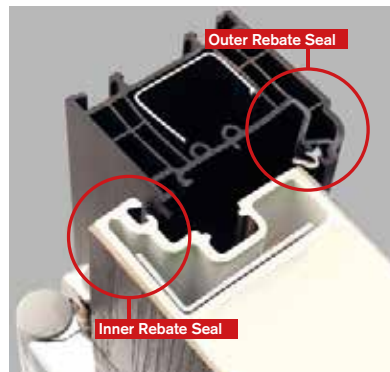

A-RATED by design

YOU'RE
HOME NOW

Double Rebate

Apeer70's double rebate system adds additional draught protection by creating an internal secondary rebated seal.

Triple Glazed*

For better insulation every Apeer70 is equipped with toughened triple glazed units and Apeer44 with double glazed units. Glazed units are also available with Low E glass and can be gas filled to offer improved thermal performance.