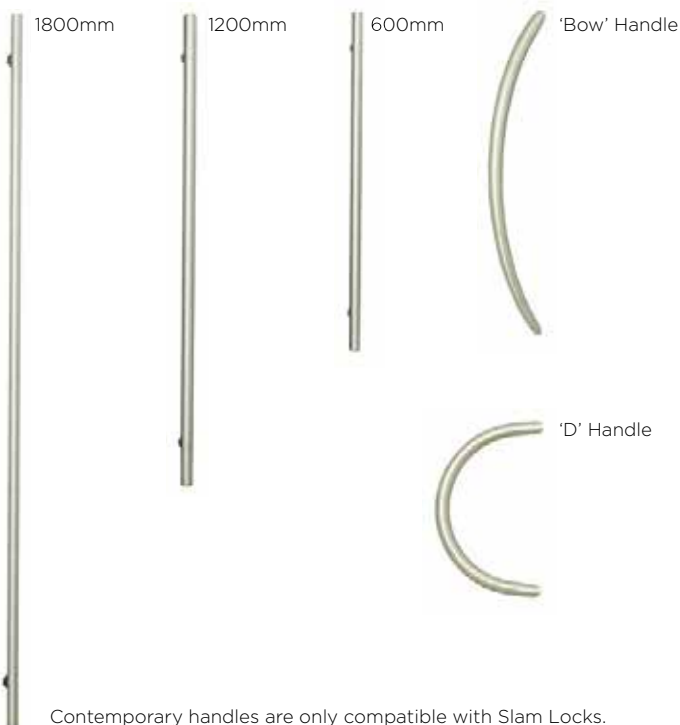

Door Accessories

To complement our Apeer doors, we offer a range of high quality door furniture and door hardware. All door accessories are covered by a four-year surface finish guarantee.

Classic Lever Handles (also available with split handle)

Classic Lever Pad Handles (with split handle)

Contemporary Door Handles (only available in stainless steel)

Escutcheon Plate

Also available in brass

Finger Pull

Also available in brass

Karcher Lever handle

Available on most door styles and can be used internally with a bar handle externally.