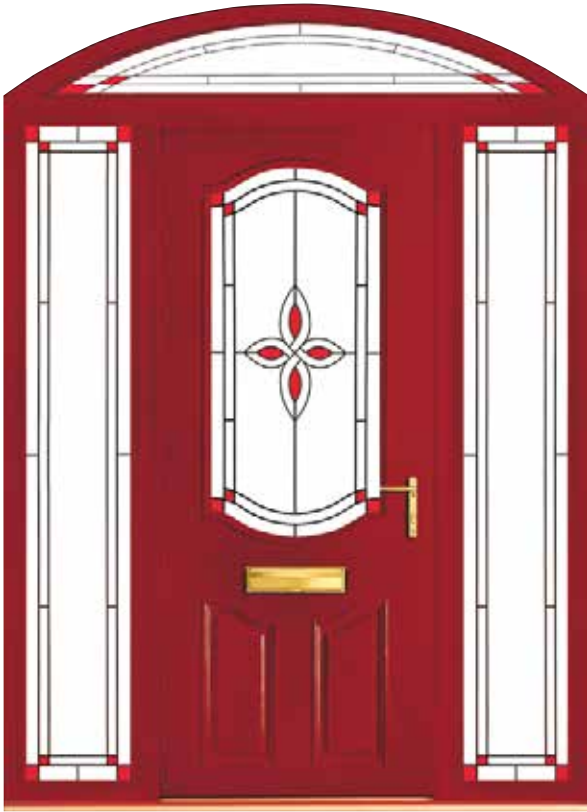

APT2 LF547

Pic shows clear glass in sidelight. All sidelights are available with a decorative design to match the door glass or with clear/clear or clear/obscure glass.

Fused tile and sandblasted design
See p84 for fused tile options.

* Sidelight design to match B07 will depend on the sidelight width.

Every effort has been made to reproduce the colour of our Apeer doors and the coloured film in the decorative glass designs. However, printing constraints will give rise to some colour deviation. All Apeer70 doors are triple glazed as standard. All Apeer44 doors are double glazed as standard. Please note the grain on the GRP Apeer door does not replicate the grain on the frames as it is a PVC foil.