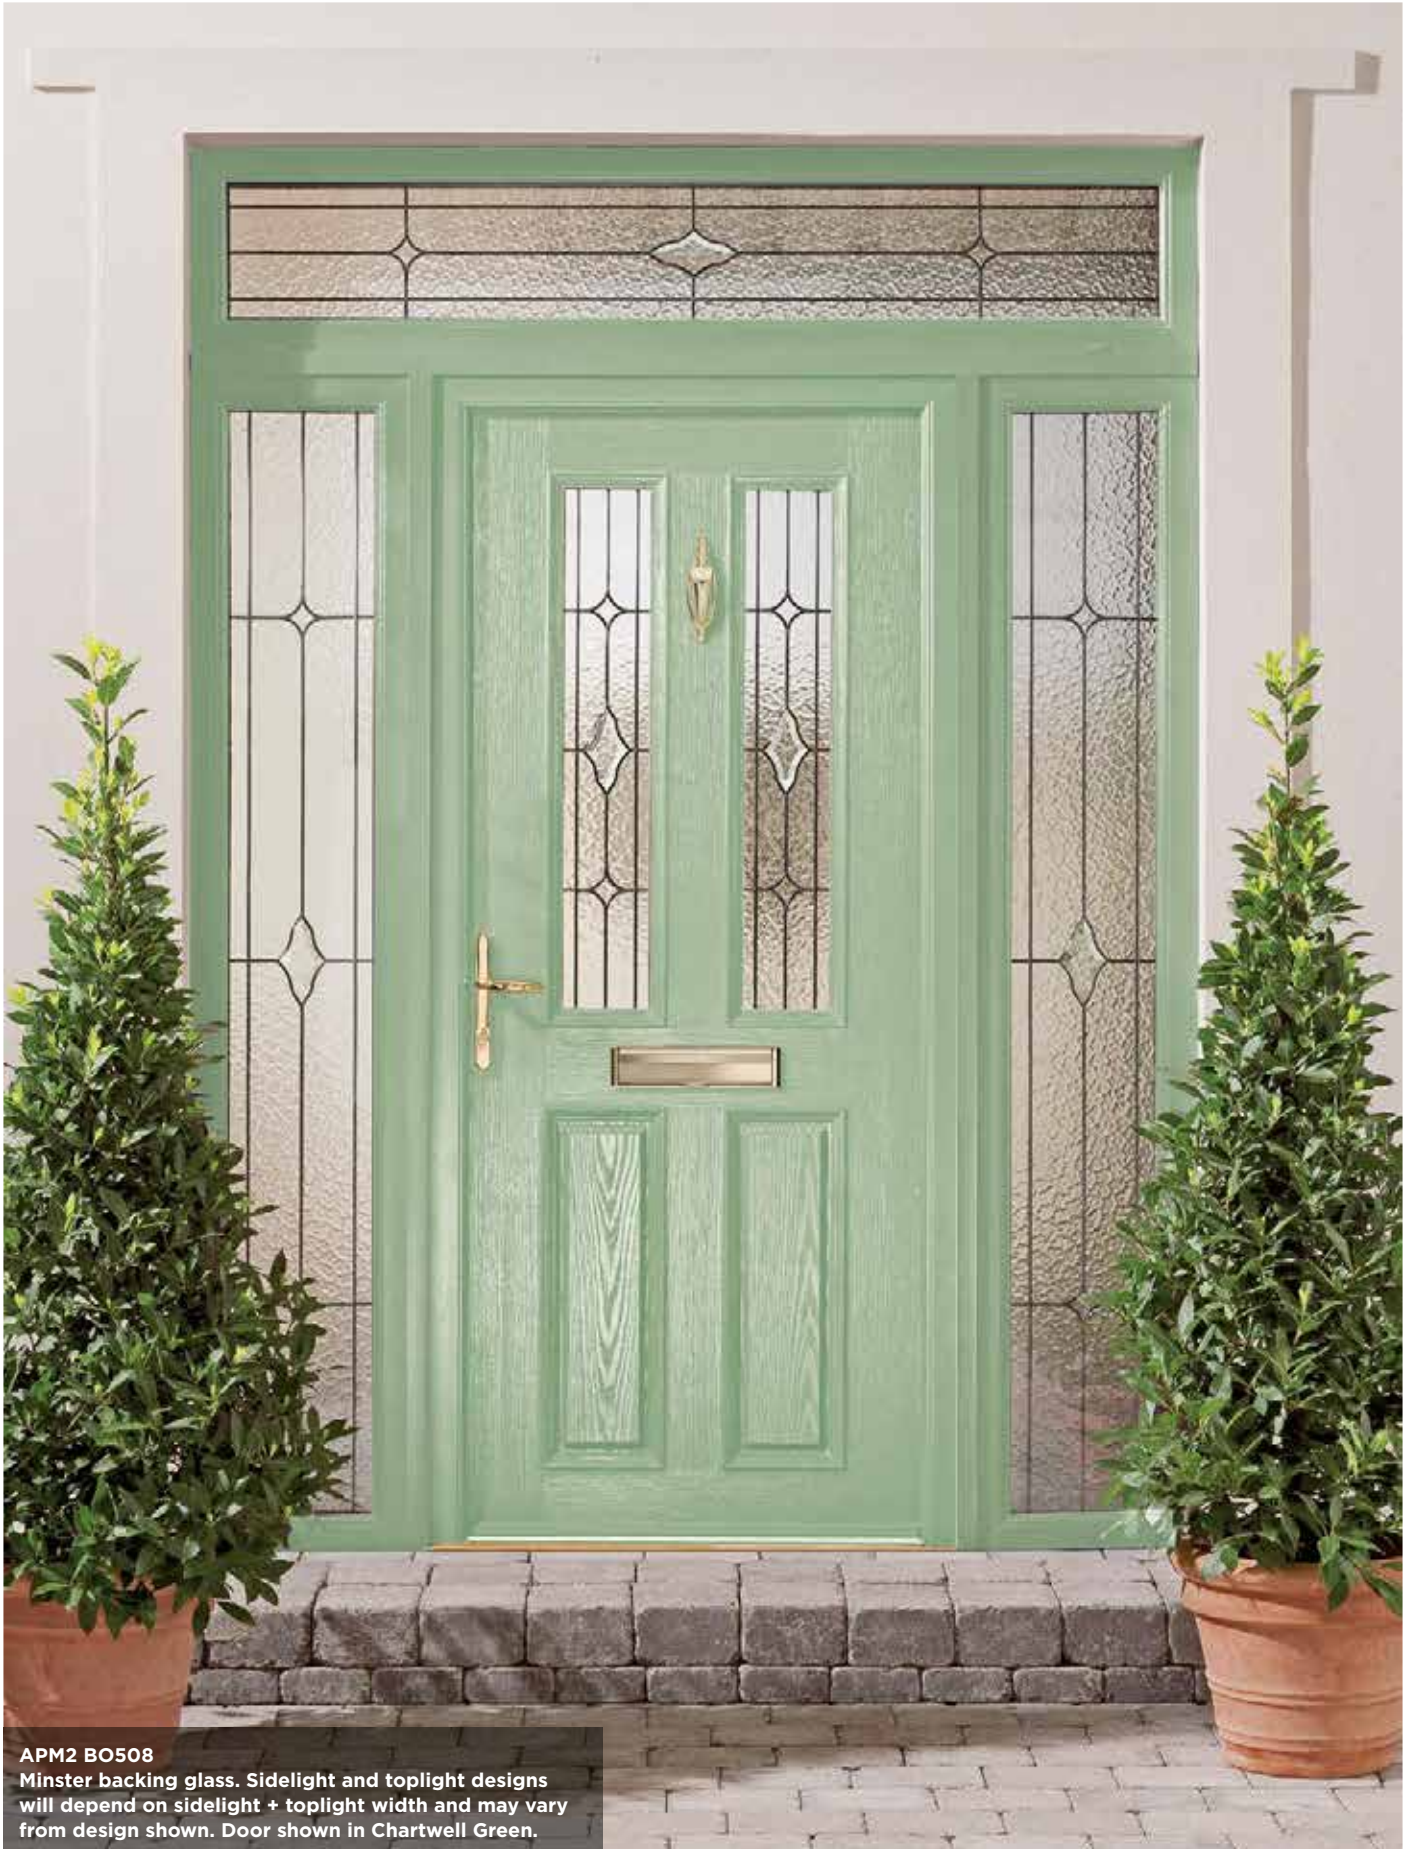

APM2 BO508
Minster backing glass. Sidelight and toplight designs will depend on sidelight + toplight width and may vary from design shown. Door shown in Chartwell Green.

APM Apeer 70 Traditional

APM2 BO500