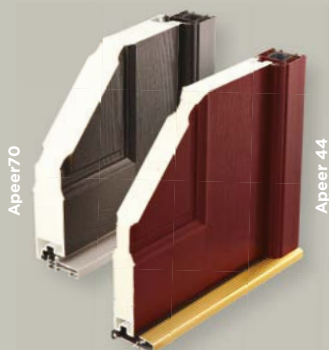

*Low E glass is only available in clear.

Choose from either one of our two main formats - Apeer70 and Apeer 44*

YOU'RE HOME NOW

Apeer may come in two formats, but the principles behind each remain the same. Whether you choose the 70mm thick, double rebate Apeer70, or the ingenuity of the 44mm thick, single rebate Apeer44, both perform exceptionally well in terms of energy efficiency, security and appearance.