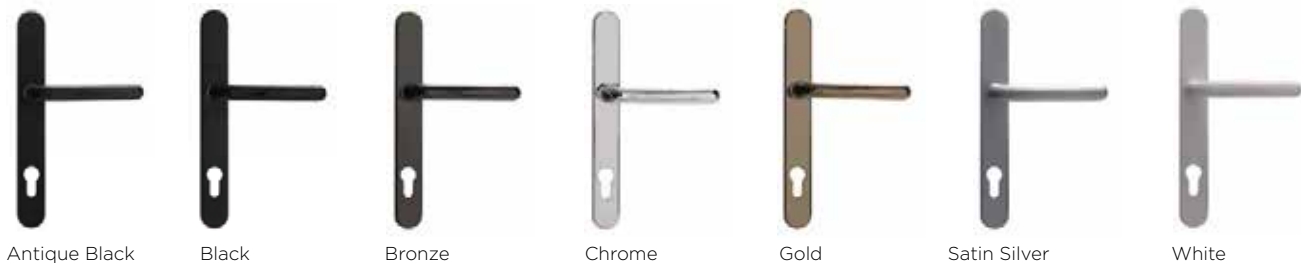

Door Accessories

To complement our Apeer doors, we offer a range of high quality door furniture and door hardware. All door accessories are covered by a four-year surface finish guarantee.

Classic Lever Handles (also available with split handle)