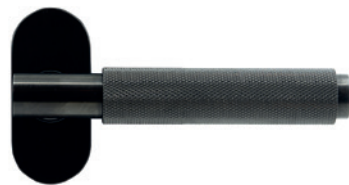

### DOORS

 Antique Brass

 Brushed Black

 Brushed Bronze

 Rose Gold

 Satin Brass

 Satin Stainless

External Signature Knurled Handle